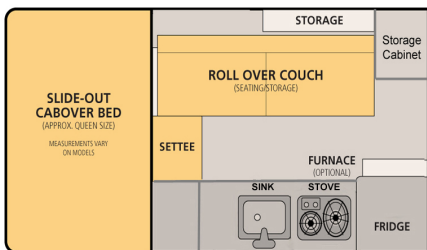

Dry Weight: 1,200 Lbs.

Roof/Wall Framing: Aluminum

Adult Sleeping: 3-4

Floor Length: 96"

Height Down (including vent): 62" (Most Trucks)

Exterior Material: Aluminum

Extended Interior Height: 6'6"

Body Width: 80"

Roof Length: 144"

Fresh Water Capacity: 20 Gallons

Standard Bed: 77" L x 64" W  
King Bed Option: 80" L x 77" W

Standard Bed: 77" L x 64" W  
King Bed Option: 76" L x 77" W

Standard Bed: 77" L x 64" W  
King Bed Option: 80" L x 77" W

## Standard Features

Queen Sized Extended Cabover Bed w/ Mattress	Roll Over Couch Seating w/ Portable Table
Formica Counter Tops	2-way Refrigerator/Freezer - 65 Liters
20 Gallon Fresh Water Tank	Flush Mount Kitchen Sink w/ Electric Water Pump
Flush Mount 2 Burner Propane Stove	2x 10 lb. Propane Tanks
Powered Roof Vent Fan Over Kitchen	LED Interior Lights & Porch Light
Large Radius Sliding Passenger Side Window Safety Exit	Privacy Curtains
Lithium Battery (135ah)	Modern 12v Power System w/ Truck Charging
120v Electrical Shore Power System w/ 30 amp Converter	12v USB Outlets and Accessory Plug
Pre-wired for Solar	All Aluminum "Flex-Frame"
Aluminum Exterior Sides and One Piece Roof	Insulated Side Walls & Roof
Gas Strut Roof Lift Assists	Rugged Pop Up Liner w/ 4 Windows
Entry Door with Locks and Screen	Fire Extinguisher, LP/CO Detector, Smoke Detector

# Full Size Camper Models

Options	Truck Bed Size:	Raven	Hawk	Grandby	Price
	Base Price:	5.5ft	6.5ft	8ft	

Raven: \$26,625  
 Hawk: \$26,625  
 Grandby: \$27,625

Be sure to check out Model Sheets for a list of Standard options!