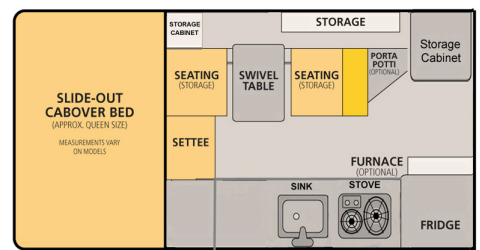

Dry Weight: 1,200 Lbs.

Roof/Wall Framing: Aluminum

Adult Sleeping: 3-4

Floor Length: 96"

Height Down (including vent): 62" (Most Trucks)

Exterior Material: Aluminum

Extended Interior Height: 6'6"

Body Width: 80"

Roof Length: 144"

Fresh Water Capacity: 20 Gallons

Standard Bed: 77" L x 64" W  
King Bed Option: 80" L x 77" W

Standard Bed: 77" L x 64" W  
King Bed Option: 76" L x 77" W

Standard Bed: 77" L x 64" W  
King Bed Option: 80" L x 77" W

Roll Over Couch

Front Dinette

Side Dinette

\*Please see price sheet for all available options\*

## Standard Features

Queen Sized Extended Cabover Bed w/ Mattress	Roll Over Couch Seating w/ Portable Table
Formica Counter Tops	2-way Refrigerator/Freezer - 65 Liters
20 Gallon Fresh Water Tank	Flush Mount Kitchen Sink w/ Electric Water Pump
Flush Mount 2 Burner Propane Stove	2x 10 lb. Propane Tanks
Powered Roof Vent Fan Over Kitchen	LED Interior Lights & Porch Light
Large Radius Sliding Passenger Side Window Safety Exit	Privacy Curtains
Lithium Battery (135ah)	Modern 12v Power System w/ Truck Charging
120v Electrical Shore Power System w/ 30 amp Converter	12v USB Outlets and Accessory Plug
Pre-wired for Solar	All Aluminum "Flex-Frame"
Aluminum Exterior Sides and One Piece Roof	Insulated Side Walls & Roof
Gas Strut Roof Lift Assists	Rugged Pop Up Liner w/ 4 Windows
Entry Door with Locks and Screen	Fire Extinguisher, LP/CO Detector, Smoke Detector