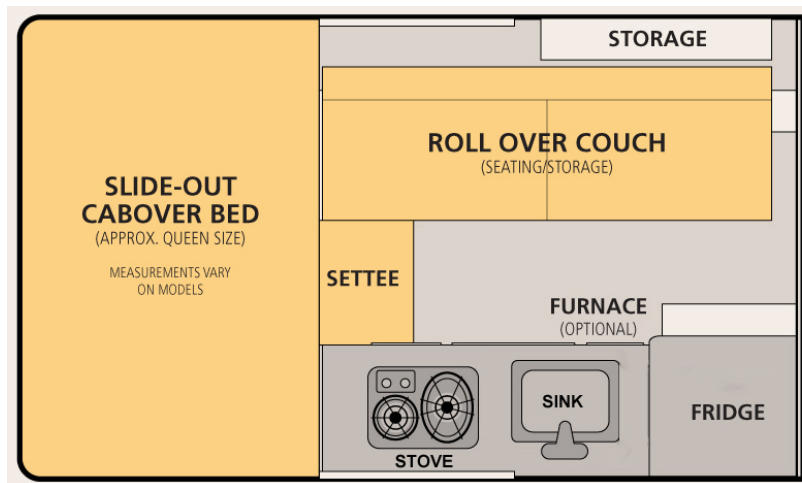

Dry Weight: 935 Lbs.

Roof/Wall Framing: Aluminum

Adult Sleeping: 2-3

Floor Length: 70"

Height Down (including vent): 54"

Exterior Material: Aluminum

Extended Interior Height: 6'4"

Body Width: 75"

Roof Length: 111"

Fresh Water Capacity: 20 Gallons

Please see price sheet for all available options

Standard Features

Queen Sized Extended Cabover Bed w/ Mattress	Roll Over Couch Seating w/ Portable Table
Formica Counter Tops	2-way Refrigerator/Freezer - 65 Liters
20 Gallon Fresh Water Tank	Flush Mount Kitchen Sink w/ Electric Water Pump
Flush Mount 2 Burner Propane Stove	2x 10 lb. Propane Tanks
Powered Roof Vent Fan Over Kitchen	LED Interior Lights & Porch Light
Large Radius Sliding Passenger Side Window Safety Exit	Privacy Curtains
Lithium Battery (135ah)	Modern 12v Power System w/ Truck Charging
120v Electrical Shore Power System w/ 30 amp Converter	12v USB Outlets and Accessory Plug
Pre-wired for Solar	All Aluminum "Flex-Frame"
Aluminum Exterior Sides and One Piece Roof	Insulated Side Walls & Roof
Gas Strut Roof Lift Assists	Rugged Pop Up Liner w/ 4 Windows
Entry Door with Locks and Screen	Fire Extinguisher, LP/CO Detector, Smoke Detector